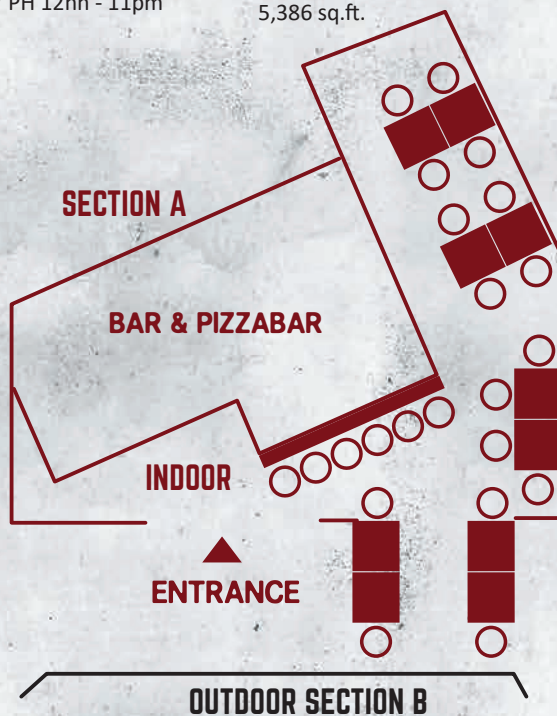

Party Package

Ideal Venue Size | Bar | Outdoor Patio
理想的場地大小 | 酒吧區 | 室外露台

AVENUE OF STARS

Grab a bite and drinks at this Wildfire pizzabar outlet overseeing the entire Victoria Harbour and the landmark of the Avenue of Stars. Hong Kong movie-lovers will not miss this iconic attraction when visiting Hong Kong. The daily sunset and "A Symphony of Lights" synchronised light and sound show will all be in front of your eyes. The restaurant provide mostly outdoor seating and no service charge is needed.

你可以在此Wildfire pizzabar 分店休閑地仰望整個維多利亞港並慢慢地享用美食佳釀。香港電影愛好者更不能錯過星光大道這個地標。每日的日落及「幻彩詠香江」的壯麗燈光及音樂匯演盡在眼前。

Opening Hours 營業時間
Mon - Thu 3pm - 11pm
Fri / PH Eve 3pm - 12am
Sat 12nn - 12am
Sun / PH 12nn - 11pm

Capacity 容納人數
Indoor Seating: 20
Outdoor Seating: First-come-first-served
Total Area 總面積
5,386 sq.ft.